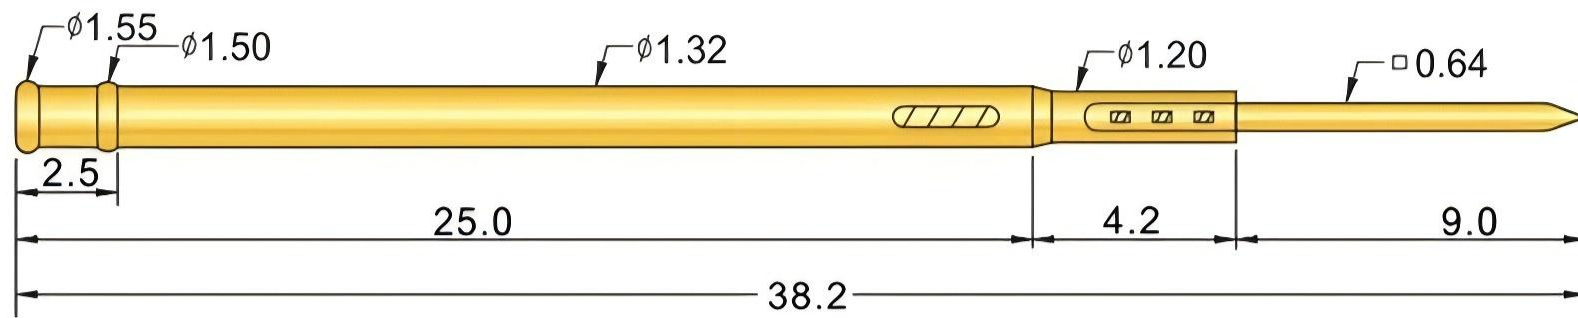

RL75-1W

RL75

PROBE

RL75-1W

RL75-1T

RL75-2W

RL75-2T

RL75-3W

RL75-5S

RL75-3S

钻孔尺寸: 1.40mm

成品型号 (Product Type) :		材质 (Materials) :	
<p>RL75-1W</p> <p>系列 规格 尾部特征</p>	订购举例: RL75-1W	针套(Receptacle)	Brass, gold-plated

PEXON

E-mail: sale@pinconnector.com

WhatsApp: +86-13361867201