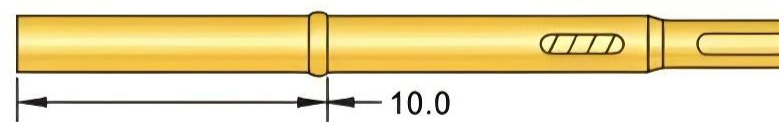

RL75-3T

RL75-4W

RL75-4T

RL75-5W

RL75-5T

RL75-1S

RL75-4S

RL75-2S

RL75-5S

RL75-3S

钻孔尺寸: 1.40mm

成品型号 (Product Type) :		材质 (Materials) :	
<p>RL75-1W</p> <p>系列 规格 尾部特征</p>	订购举例: RL75-1W	针套(Receptacle)	Brass, gold-plated

PEXON

E-mail: sale@pinconnector.com

WhatsApp: +86-13361867201