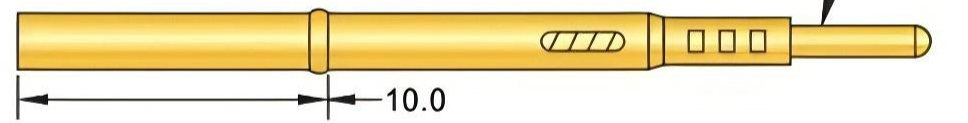

RL75-3T

RL75-4W

RL75-4T

RL75-5W

RL75-5T

RL75-1S

RL75-4S

RL75-2S

RL75-5S

RL75-3S

钻孔尺寸: 1.40mm

成品型号 (Product Type) :		材质 (Materials) :	
<p>RL75-1W</p> <p>系列 规格 尾部特征</p>	订购举例: RL75-1W	针套(Receptacle)	Brass, gold-plated

PEXON

E-mail: sale@pinconnector.com

WhatsApp: +86-13361867201